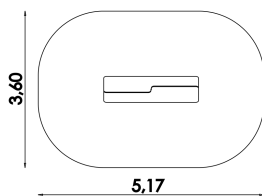

OUTDOOR CHALKBOARD 20070

EAN : 8595655820070

min.safety zone : 16.7 m²

fall height : 0.00 m

agegroup : 0+

dimensions wxhxd : 2,18 x 1,93 x 0,60 m

minimum number of workers : 2

estimated installation time : 0.0 h

Recommended safety surface: rubber tiles, gravel, grass

Certificate of conformity with the standart : ČSN EN 1176-1

SPECIFICATION

COMPONENT	PART OF THE COMPONENT	MATERIAL
2 x Supporting column	-	Stainless steel
1 x Roof	Board	HDPE plastic
1 x Board for painting	-	Plywood
Connecting materials	-	Stainless steel