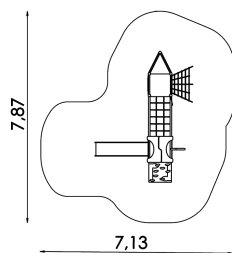

PLAYSET SHIP 11092

EAN : 8595655811092

min.safety zone : 40 m²

fall height : 1,3 m

agegroup : 3+

dimensions wxhxd : 4,88 x 3,22 x 3,62 m

minimum number of workers : 4

estimated installation time : 8 h

Recommended safety surface: rubber tiles, gravel, grass

SPECIFICATION

COMPONENT	PART OF THE COMPONENT	MATERIAL
1 x Pedestal with a roof (1,3m)	Supporting column	Stainless steel
	Barrier	Stainless steel
	Roof	HDPE plastic
	Pedestal	HDPE plastic
1 x Pedestal without a roof (1,5m)	Supporting column	Stainless steel
	Barrier	Stainless steel
	Board	HDPE plastic
	Pedestal	HDPE plastic
1 x Rope bridge broken in the middle	Supporting column	Stainless steel
	Rope	Polyester yarn
1 x Prow of a ship with interactive board	Supporting column	Stainless steel
	Barrier	Stainless steel
	Pedestal	HDPE plastic
	Board	HDPE plastic
1 x Interactive board	-	HDPE plastic
1 x Balance beam	Sheet	Stainless steel
	Sidewall	HDPE plastic
1 x Pillar with flag	Supporting column	Stainless steel
	Flag	Plastic
1 x Climbing wall	Board	HDPE plastic
	Climbing holds (8 Pcs)	Polyurethane
1 x Sloped climbing net	Rope	Polyester yarn
1 x Abacuses	Barrier	Stainless steel
	Rinds	HDPE plastic
1 x Fire pole	-	Stainless steel
Connecting materials	-	Stainless steel