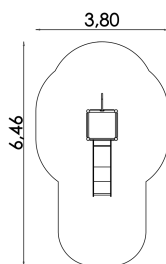

PLAYSET 11320

EAN : 8595655811320

min.safety zone : 19.0 m²

fall height : 1.00 m

agegroup : 3+

dimensions wxhxd : 0,89 x 2,01 x 2,97 m

minimum number of workers : 2

estimated installation time : 2.0 h

Recommended safety surface: rubber tiles, gravel, grass

Certificate of conformity with the standart : ČSN EN 1176-1, EN 1176-3

SPECIFICATION

COMPONENT	PART OF THE COMPONENT	MATERIAL
1 x Pedestal without a roof (1,0m)	Supporting column	Stainless steel
	Barrier	Stainless steel
	Pedestal	HDPE plastic
1 x Fire pole	-	Stainless steel
1 x Stainless steel slide (1,0m)	Sheet	Stainless steel
	Sidewall	HDPE plastic
1 x Bent ladder between columns	-	Stainless steel
1 x Connecting materials	-	Stainless steel