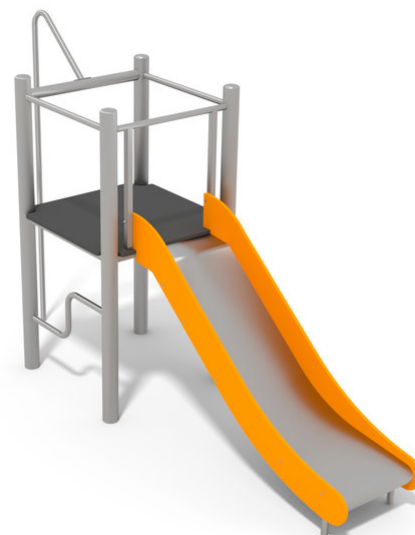

PLAYSET 11320

EAN : 8595655811320

min.safety zone : 19.0 m²

fall height : 1.00 m

agegroup : 3+

dimensions wxhxd : 0,89 x 2,01 x 2,97 m

minimum number of workers : 2

estimated installation time : 2.0 h

Recommended safety surface: rubber tiles, gravel, grass

Certificate of conformity with the standart : ČSN EN 1176-1, EN 1176-3

SPECIFICATION

COMPONENT	PART OF THE COMPONENT	MATERIAL
1 x Pedestal without a roof (1,0m)	Supporting column	Stainless steel
	Barrier	Stainless steel
	Pedestal	HDPE plastic
1 x Fire pole	-	Stainless steel
1 x Stainless steel slide (1,0m)	Sheet	Stainless steel
	Sidewall	HDPE plastic
1 x Bent ladder between columns	-	Stainless steel
1 x Connecting materials	-	Stainless steel