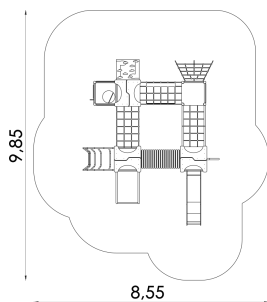

# PLAYSET QUATTRO 11108

EAN : **8595655811108**

min.safety zone : **68.0 m<sup>2</sup>**

fall height : **1.90 m**

agegroup : **3+**

dimensions wxhxd : **6,00 x 3,40 x 4,97 m**

minimum number of workers : **4**

estimated installation time : **12.0 h**

Recommended safety surface: **rubber tiles, gravel**

Certificate of conformity with the standart : **ČSN EN 1176-1, EN 1176-3**

SPECIFICATION		
COMPONENT	PART OF THE COMPONENT	MATERIAL
1 x Pedestal with a roof (1,5m)	Supporting column	Stainless steel
	Barrier	Stainless steel
	Pedestal	HDPE plastic
	Roof	HDPE plastic
2 x Pedestal with a roof (1,3m)	Board	HDPE plastic
	Supporting column	Stainless steel
	Barrier	Stainless steel
	Pedestal	HDPE plastic
2 x Pedestal without a roof (1,5m)	Roof	HDPE plastic
	Supporting column	Stainless steel
	Barrier	Stainless steel
	Pedestal	HDPE plastic
1 x Manhole pipe	Barrier	HDPE plastic
1 x Fire pole	-	Plastic
2 x Stainless steel slide (1,3m)	-	Stainless steel
	Sheet	Stainless steel
1 x Rope tunnel bridge	Sidewall	HDPE plastic
1 x Curved rope bridge	Rope	Polyester yarn
1 x Rope bridge broken in the middle	Rope	Polyester yarn
1 x Arched ladder	Rope	Polyester yarn
1 x Climbing wall	-	Stainless steel
	Board	HDPE plastic
1 x Sloped climbing net	Climbing holds (5pcs)	Polyurethane
	Rope	Polyester yarn
1 x Climbing unit with sides nets and climbing wall with holes	Rope	Polyester yarn
	Board	HDPE plastic
1 x Rope ladder with bottom connection to the pedestal	Rope	Polyester yarn
	Rope	Polyester yarn
1 x Climbing wall	Board	HDPE plastic
	Rope	Polyester yarn
1 x Bent ladder between columns	-	Stainless steel
Connecting materials	-	Stainless steel