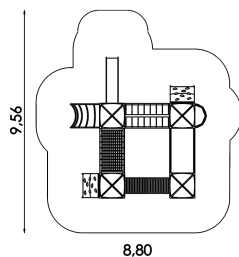

PLAYSET QUATTRO 11030

EAN : 8595655811030

min.safety zone : 66.0 m²

fall height : 1.30 m

agegroup : 3+

dimensions wxhxd : 5,80 x 3,66 x 6,10 m

minimum number of workers : 3

estimated installation time : 20.0 h

Recommended safety surface: rubber tiles, gravel

Certification: TÜV SÜD Czech

Certificate of conformity with the standart : ČSN EN 1176-1, EN 1176-3

SPECIFICATION		
COMPONENT	PART OF THE COMPONENT	MATERIAL
4 x Pedestal with a roof (1,3m)	Supporting column	Stainless steel
	Barrier	Stainless steel
	Pedestal	HDPE plastic
	Roof	HDPE plastic
	Board	HDPE plastic
	Flag	Plastic
1 x Manhole pipe	-	Plastic
1 x lanovy mostek tvaru u	Barrier	Stainless steel
	Rope	Polyester yarn
1 x Rope bridge V	Rope	Polyester yarn
	Construction	Stainless steel
	Balance beam	Stainless steel
1 x Balcony	Barrier	Stainless steel
	Pedestal	HDPE plastic
	Board	HDPE plastic
1 x Patch bridge with fixed landing	Barrier	Stainless steel
	Pedestal	HDPE plastic
1 x Stainless steel slide (1,3m)	Sheet	Stainless steel
	Sidewall	HDPE plastic
2 x Climbing wall	Board	HDPE plastic
	Climbing holds (8 Pcs)	Polyurethane
1 x Arched ladder	Barrier	Stainless steel
Connecting materials	-	Stainless steel