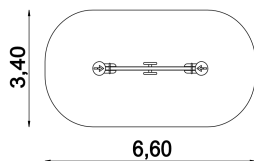

SEE-SAW SWING 13102

EAN : 8595655813102

min.safety zone : 20.5 m²

fall height : 0.60 m

agegroup : 2+

dimensions wxhxd : 3,62 x 0,65 x 0,40 m

minimum number of workers : 2

estimated installation time : 8.0 h

Recommended safety surface: rubber tiles, gravel, grass

Certificate of conformity with the standart : ČSN EN 1176-1, EN 1176-2, EN 1176-6

SPECIFICATION

COMPONENT	PART OF THE COMPONENT	MATERIAL
1 x Construction	-	Stainless steel
2 x Seat	-	HDPE plastic
2 x Rubber buffer	-	Rubber
Connecting materials	-	Stainless steel