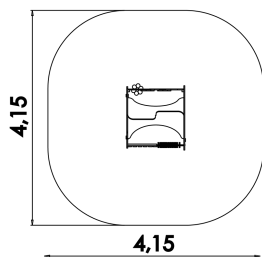

CHILDREN PLAYHOUSE 12037

EAN : 8595655812037

min.safety zone : 15.3 m²

fall height : 0.48 m

agegroup : 2+

dimensions wxhxd : 1,24 x 1,25 x 1,14 m

minimum number of workers : 4

estimated installation time : 2.0 h

Recommended safety surface: rubber tiles, gravel, grass

Certificate of conformity with the standart : ČSN EN 1176-1

SPECIFICATION		
COMPONENT	PART OF THE COMPONENT	MATERIAL
1 x Unit construction with shield	-	Stainless steel
	-	HDPE plastic
1 x Barrier	Board	HDPE plastic
1 x Abacuses	Barrier	Stainless steel
	Wheel	HDPE plastic
1 x Connecting materials	-	Stainless steel