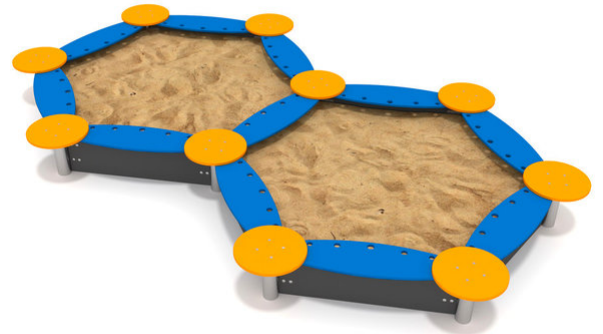

SANDBOX DUO 17018

EAN : 8595655817018

min.safety zone : 33.0 m²

fall height : 0.36 m

agegroup : 2+

dimensions wxhxd : 4,10 x 0,36 x 2,60 m

minimum number of workers : 1

estimated installation time : 8.0 h

Recommended safety surface: rubber tiles, gravel, grass

Certification: TÜV SÜD Czech

Certificate of conformity with the standart : ČSN EN 1176-1

SPECIFICATION

COMPONENT	PART OF THE COMPONENT	MATERIAL
1 x Unit construction with shield	-	Stainless steel
	-	HDPE plastic
Connecting materials	-	Stainless steel